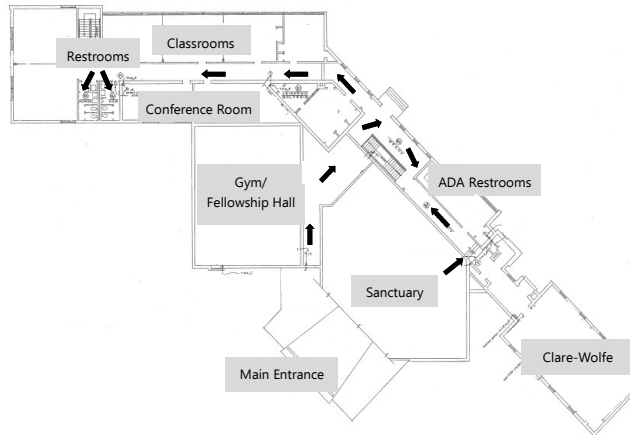

Restrooms are located behind the sanctuary (ADA compliant) & at the end of the education hallway on the left.

Follow the arrows ↑ on the facility map.

Saint Paul's
lutheran church

Welcome!

3108 Sterrettania Rd.
Erie, PA 16506-2658